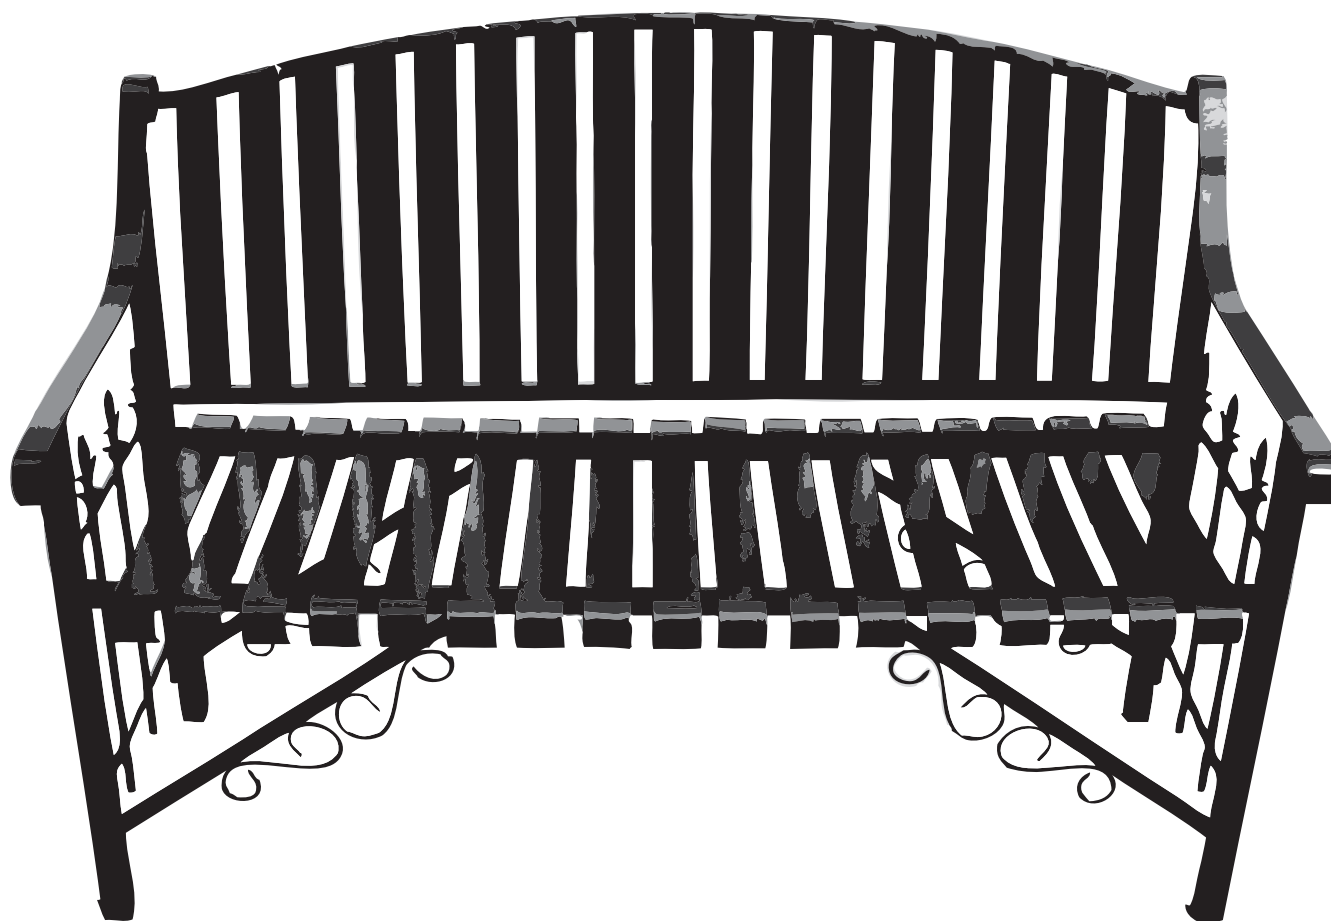

By Pacific Currents Inc.

Agora Outdoor Living™

www.pacificcurrentsinc.com

Assembly
Instructions

Victorian Garden Bench

Item No. PC-10630

VICTORIAN GARDEN BENCH

Parts List

(A) x 2

(B) x 1

(C) x 1

(D) x 4

(E) x 4

(F) x 4

8 x 25 mm

(G) x 8